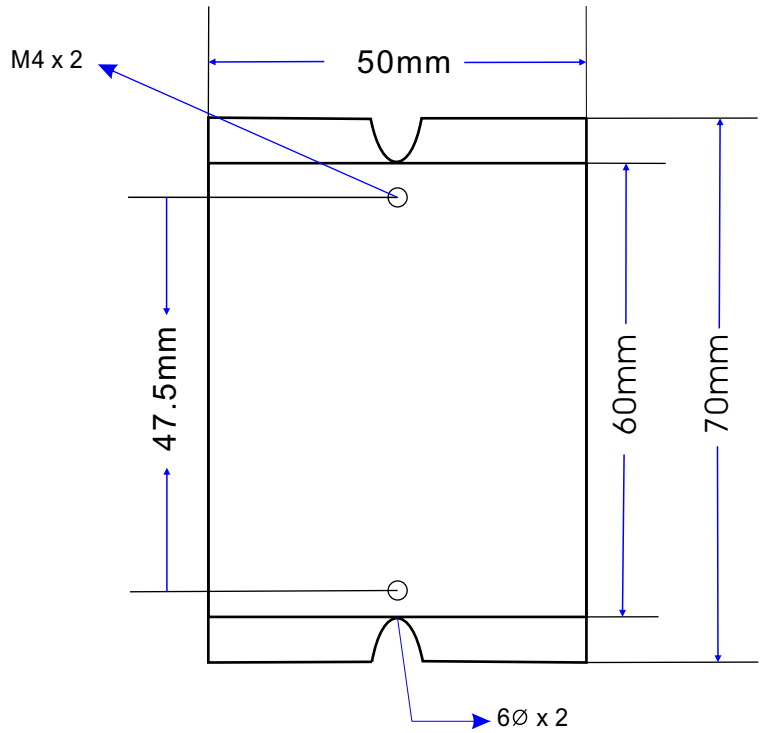

## KH050 SERIES

Model No.	Length L(mm)	Suitable SSR
KH050-50	50	5A, 10A

### 尺寸: ( Unit : mm )

SIZE : 60mm X 50mm