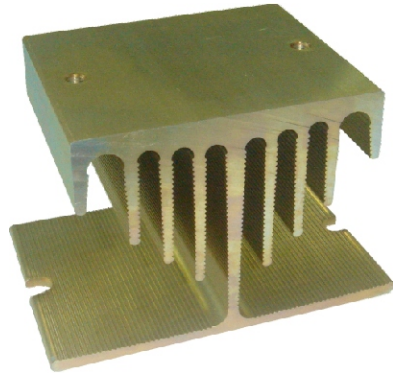

# HEAT SINK

## KH050 SERIES

Model No.	Length L(mm)	Suitable SSR
KH050-50	50	5A, 10A

### 尺寸: ( Unit : mm )

SIZE : 60mm X 50mm