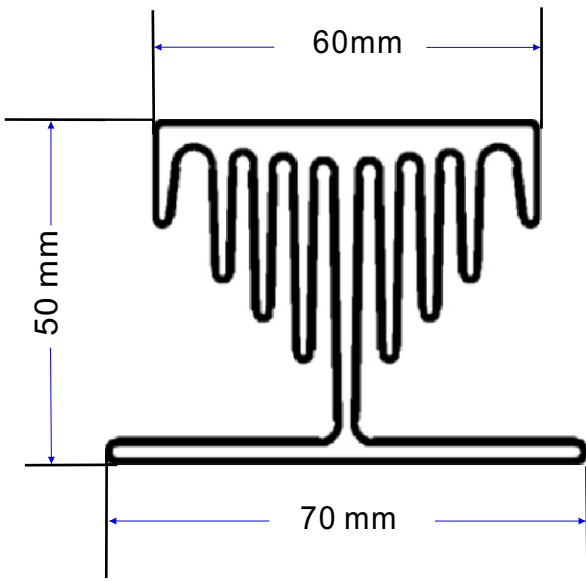

## KH050 SERIES

Model No.	Length L(mm)	Suitable SSR
KH050-50	50	5A, 10A

### 尺寸: ( Unit : mm )

SIZE : 60mm X 50mm